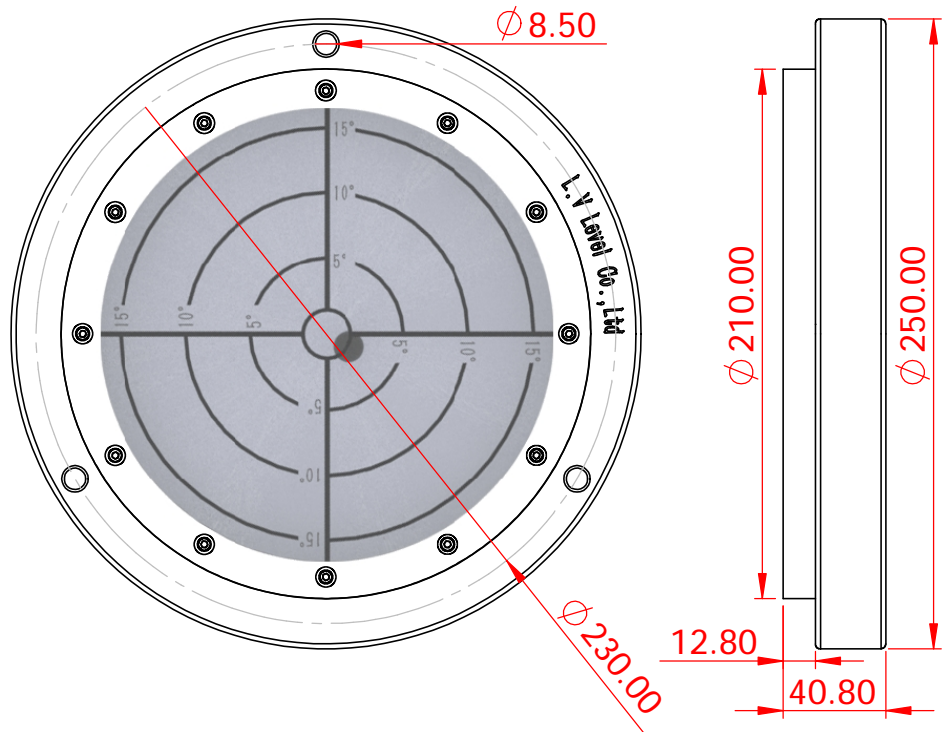

NOTES:

Ball Inclinator, ±15°, liquid filled.
 Black Ceramic Ball, Ø14mm
 Temperature range: -10 to 50 °C
 Visibility black lines and numbers

SYMBOL

Liu

REVISION RECORD

Drawn

DATE

2014-01-10

L.V. Level Co.,Ltd

www.level-tool.com
sail@level-tool.com

Unless Otherwise Specified:Units: mm
 Tolerances: XX. ± 1.0 | XX.X ± 0.25 | XX.XX ± 0.1

TITLE: Subsea bullseye level

MATERIAL:
 Vial: Ceramics
 Housing: Aluminium

SCALE: 1:1

DRAWN BY:

liu

DATE: 2014-01-10

DRAWING NUMBER

SBL5648-5