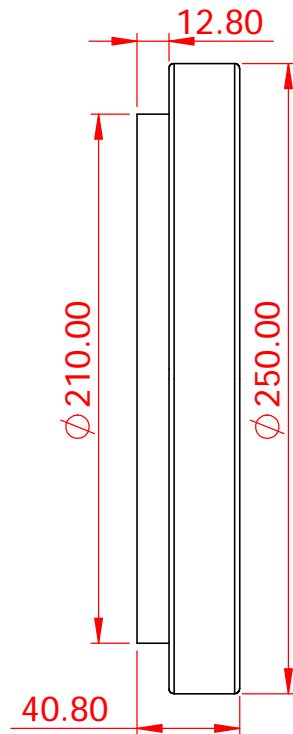

NOTES:

Ball Inclinator, ±15°, liquid filled.
 Black Ceramic Ball, Ø14mm
 Temperature range: -10 to 50 °C
 Visibility Red lines and numbers

SYMBOL

Liu

REVISION RECORD

Drawn

DATE

2018-01-10

 **L.V Level Co.,Ltd**
www.level-tool.com
sail@level-tool.com

Unless Otherwise Specified:Units: mm
 Tolerances: XX. ± 1.0 | XX.X ± 0.25 | XX.XX ± 0.1

TITLE: Subsea bullseye level

MATERIAL:
 Vial: Ceramics
 Housing: Aluminium

SCALE: 1:1

DRAWN BY:

liu

DATE: 2018-01-10

DRAWING NUMBER

SBL5648-7