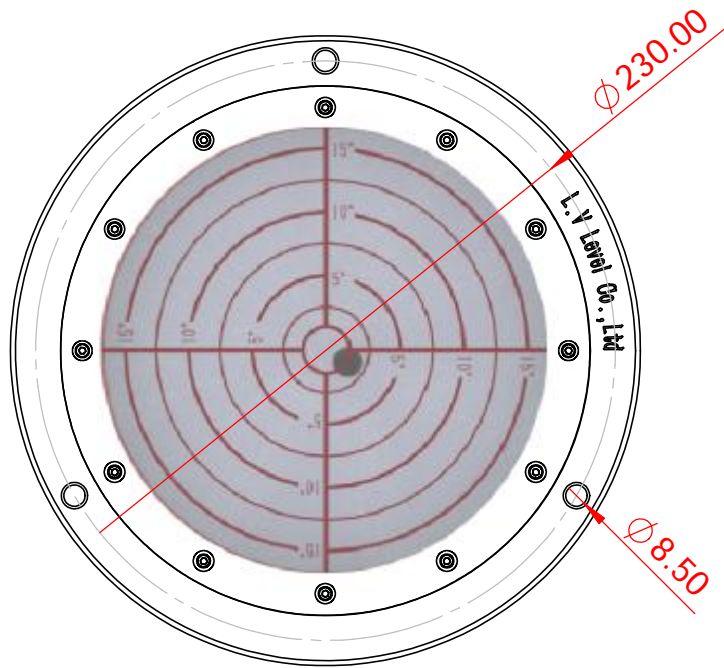

NOTES:

Ball Inclinator, ±15°, liquid filled.
 Black Ceramic Ball, Ø14mm
 Temperature range: -10 to 50 °C
 Visibility Red lines and numbers

SYMBOL

Liu

REVISION RECORD

Drawn

DATE

2018-01-10

 **L.V Level Co.,Ltd**
www.level-tool.com
sail@level-tool.com

Unless Otherwise Specified:Units: mm
 Tolerances: XX. ± 1.0 | XX.X ± 0.25 | XX.XX ± 0.1

TITLE: Subsea bullseye level

MATERIAL:
 Vial: Ceramics
 Housing: Aluminium

SCALE: 1:1

DRAWN BY:

liu

DATE: 2018-01-10

DRAWING NUMBER

SBL5648-7